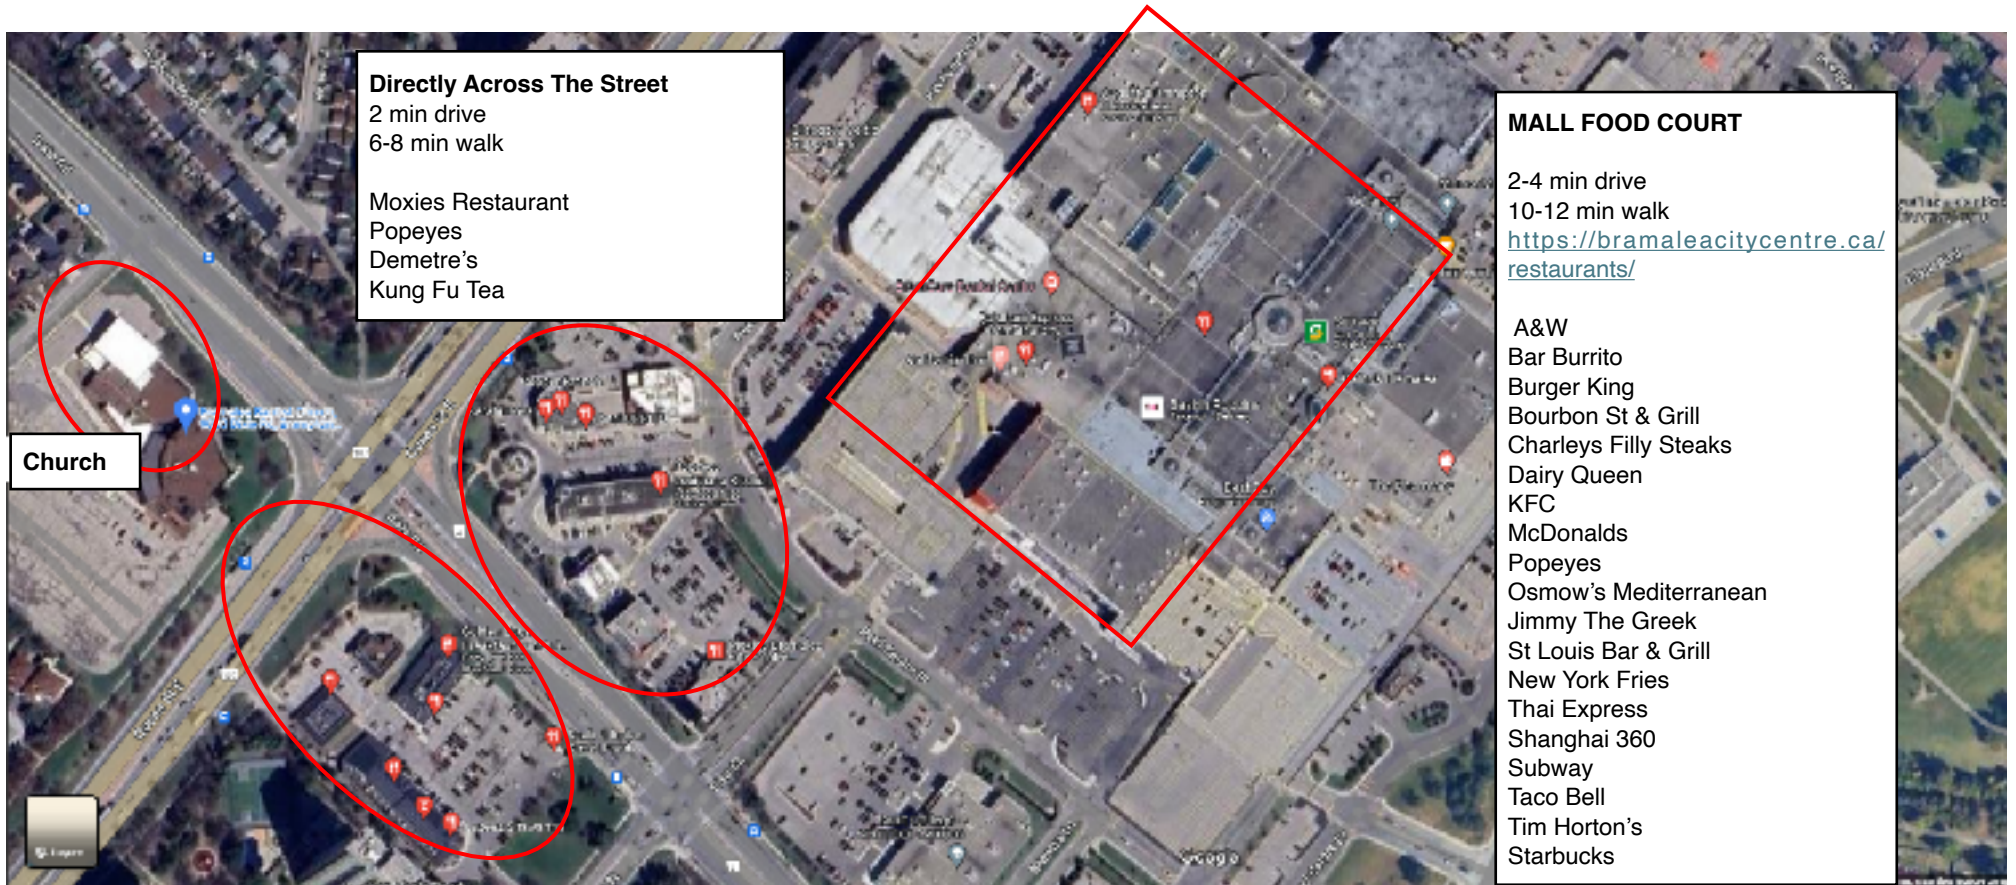

RESTAURANTS ACROSS THE STREET FROM BRAMALEA BAPTIST CHURCH

Directly Across The Street
 2 min drive
 6-8 min walk

Moxies Restaurant
 Popeyes
 Demetre's
 Kung Fu Tea

MALL FOOD COURT

2-4 min drive
 10-12 min walk
<https://bramaleacitycentre.ca/restaurants/>

A&W
 Bar Burrito
 Burger King
 Bourbon St & Grill
 Charleys Filly Steaks
 Dairy Queen
 KFC
 McDonalds
 Popeyes
 Osmow's Mediterranean
 Jimmy The Greek
 St Louis Bar & Grill
 New York Fries
 Thai Express
 Shanghai 360
 Subway
 Taco Bell
 Tim Horton's
 Starbucks

Church

Directly Across The Street
 2 min drive
 6-8 min walk

Gladiator Steak & Burger
 Golden Eggs Breakfast Lunch & Dinner
 Pizza Nova
 Walkers Brew
 Lazeez Shawarma
 Mr. Sub
 Hasty Market Convenience Store

RESTAURANTS DOWN THE STREET FROM BRAMALEA BAPTIST CHURCH